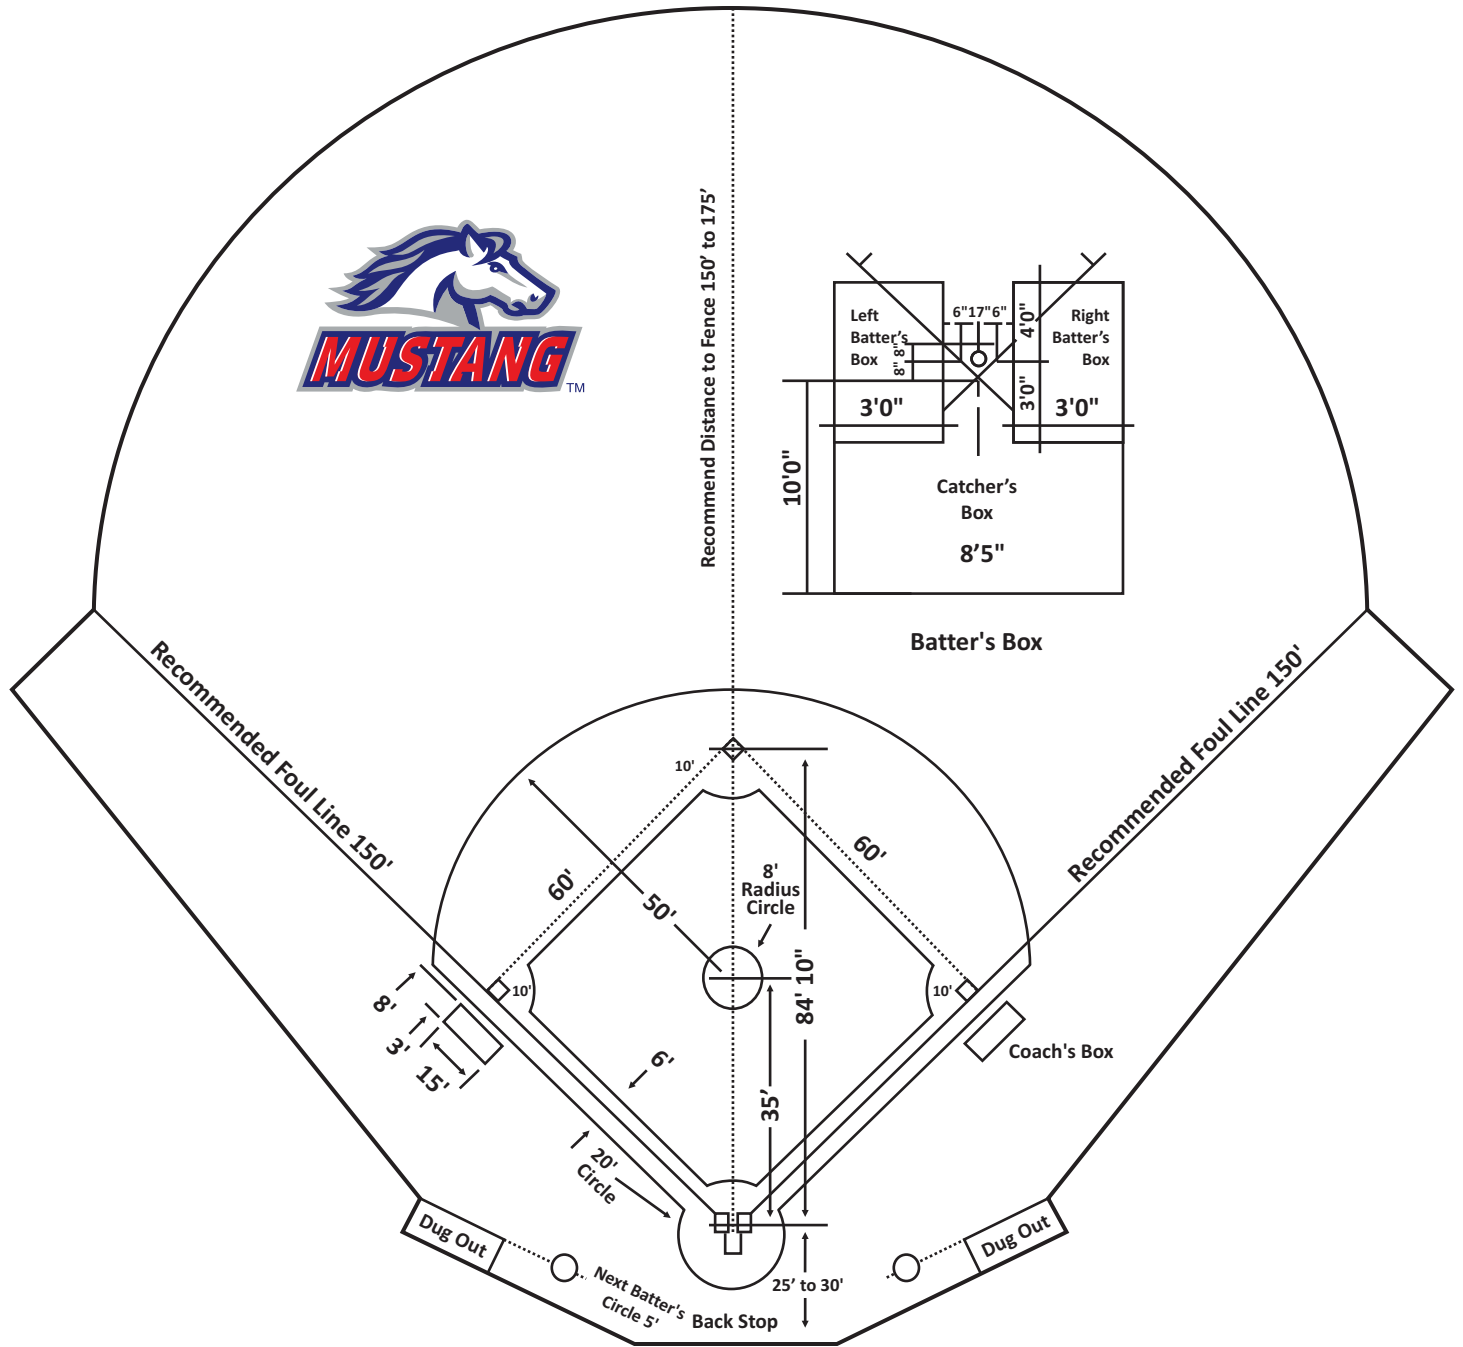

# PONY Girls Fast Pitch Shetland 6U Playing Field Dimensions and Distances

## PONY Girls Fast Pitch Pony 14U Playing Field Dimensions and Distances

# PONY Girls Fast Pitch Palomino 18U Playing Field Dimensions and Distances

# PONY Girls Fast Pitch Palomino 23U Playing Field Dimensions and Distances