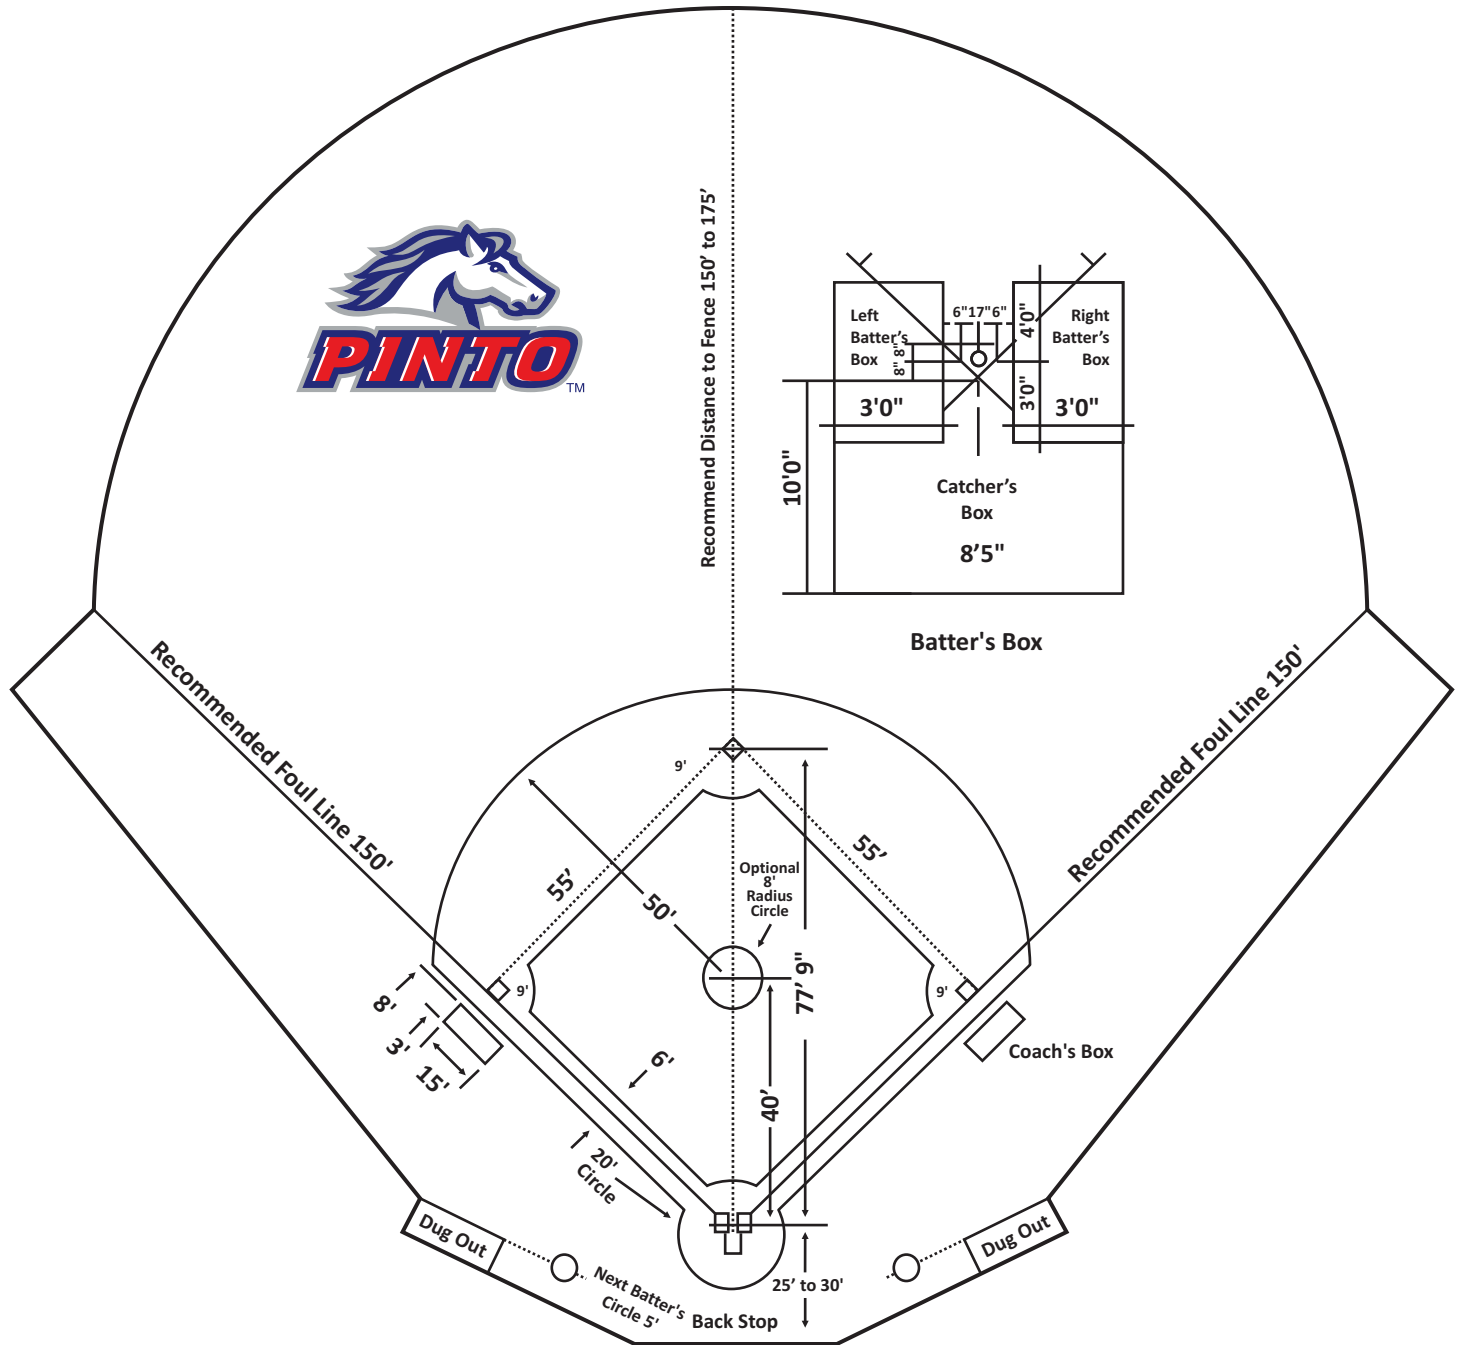

# PONY Girls Fast Pitch Shetland 6U Playing Field Dimensions and Distances

## PONY Girls Fast Pitch Pony 14U Playing Field Dimensions and Distances

# PONY Girls Fast Pitch Palomino 18U Playing Field Dimensions and Distances

# PONY Girls Fast Pitch Palomino 23U Playing Field Dimensions and Distances