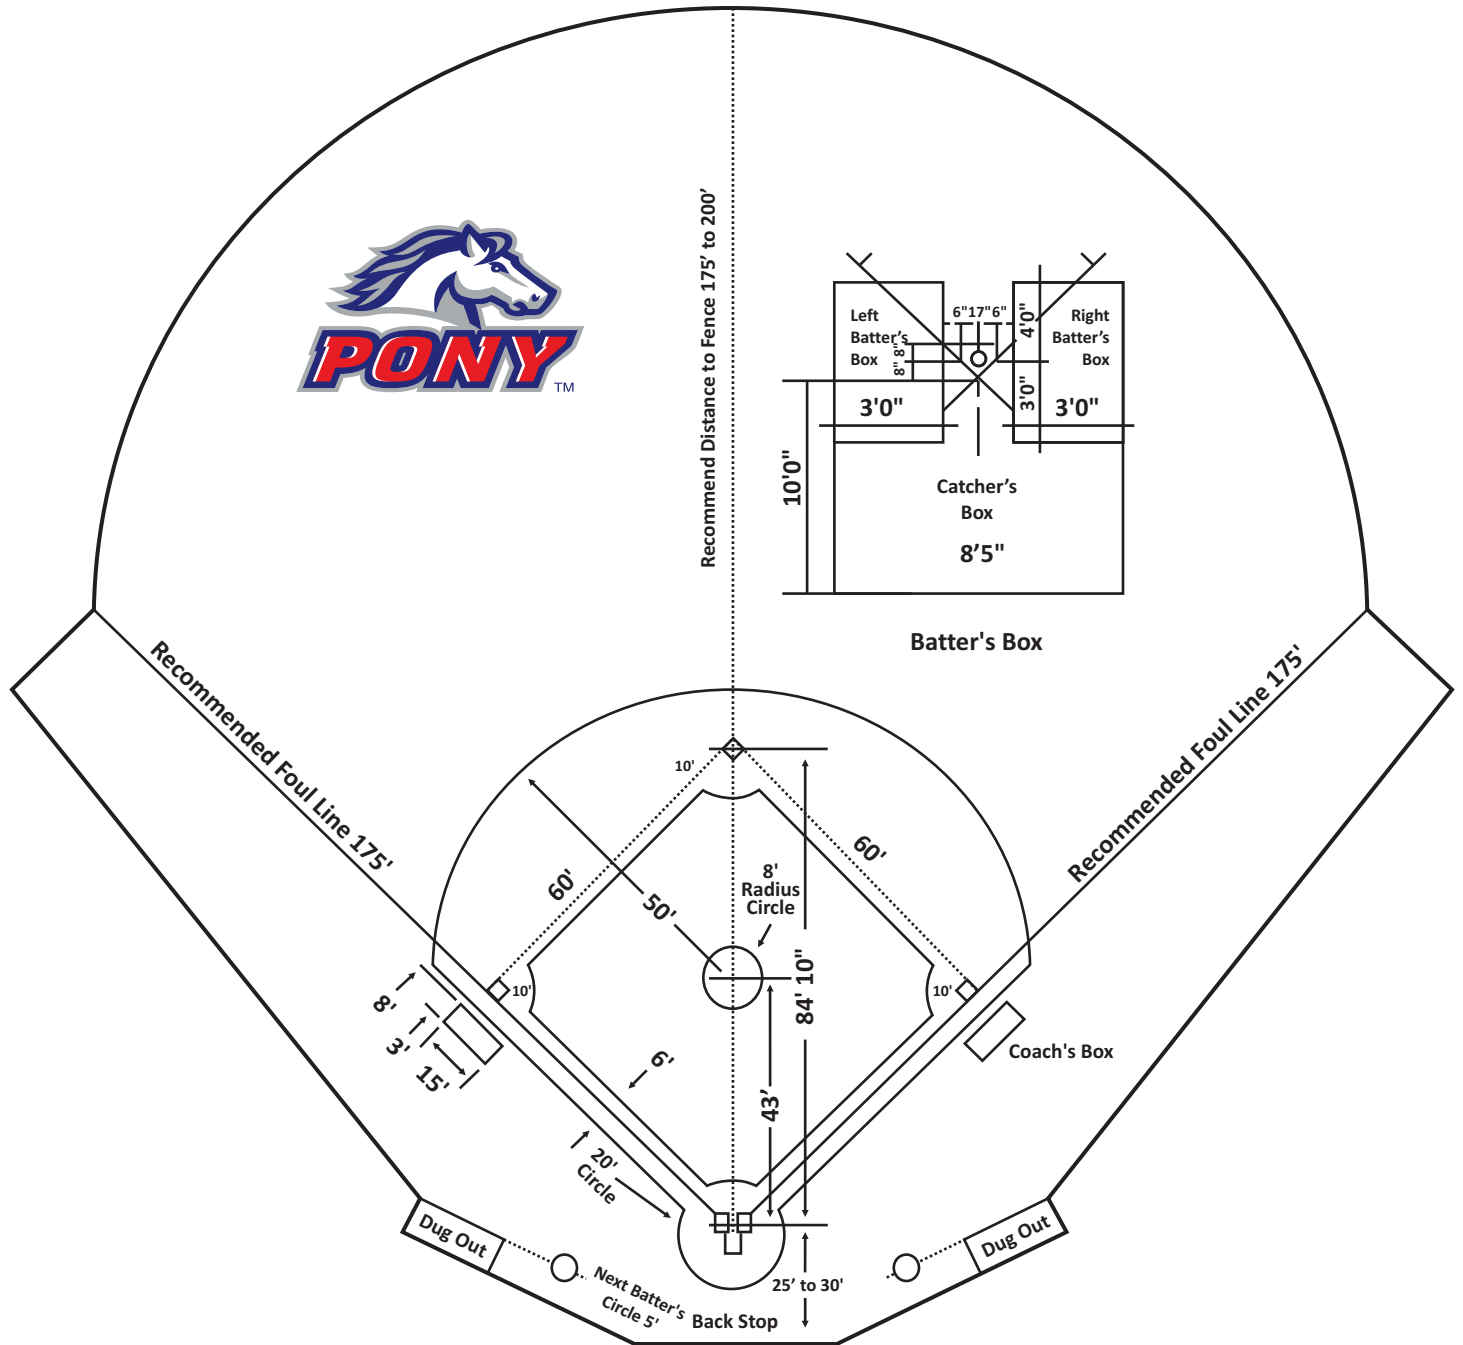

# PONY Girls Fast Pitch Shetland 6U Playing Field Dimensions and Distances

## PONY Girls Fast Pitch Pony 14U Playing Field Dimensions and Distances

# PONY Girls Fast Pitch Palomino 18U Playing Field Dimensions and Distances

# PONY Girls Fast Pitch Palomino 23U Playing Field Dimensions and Distances