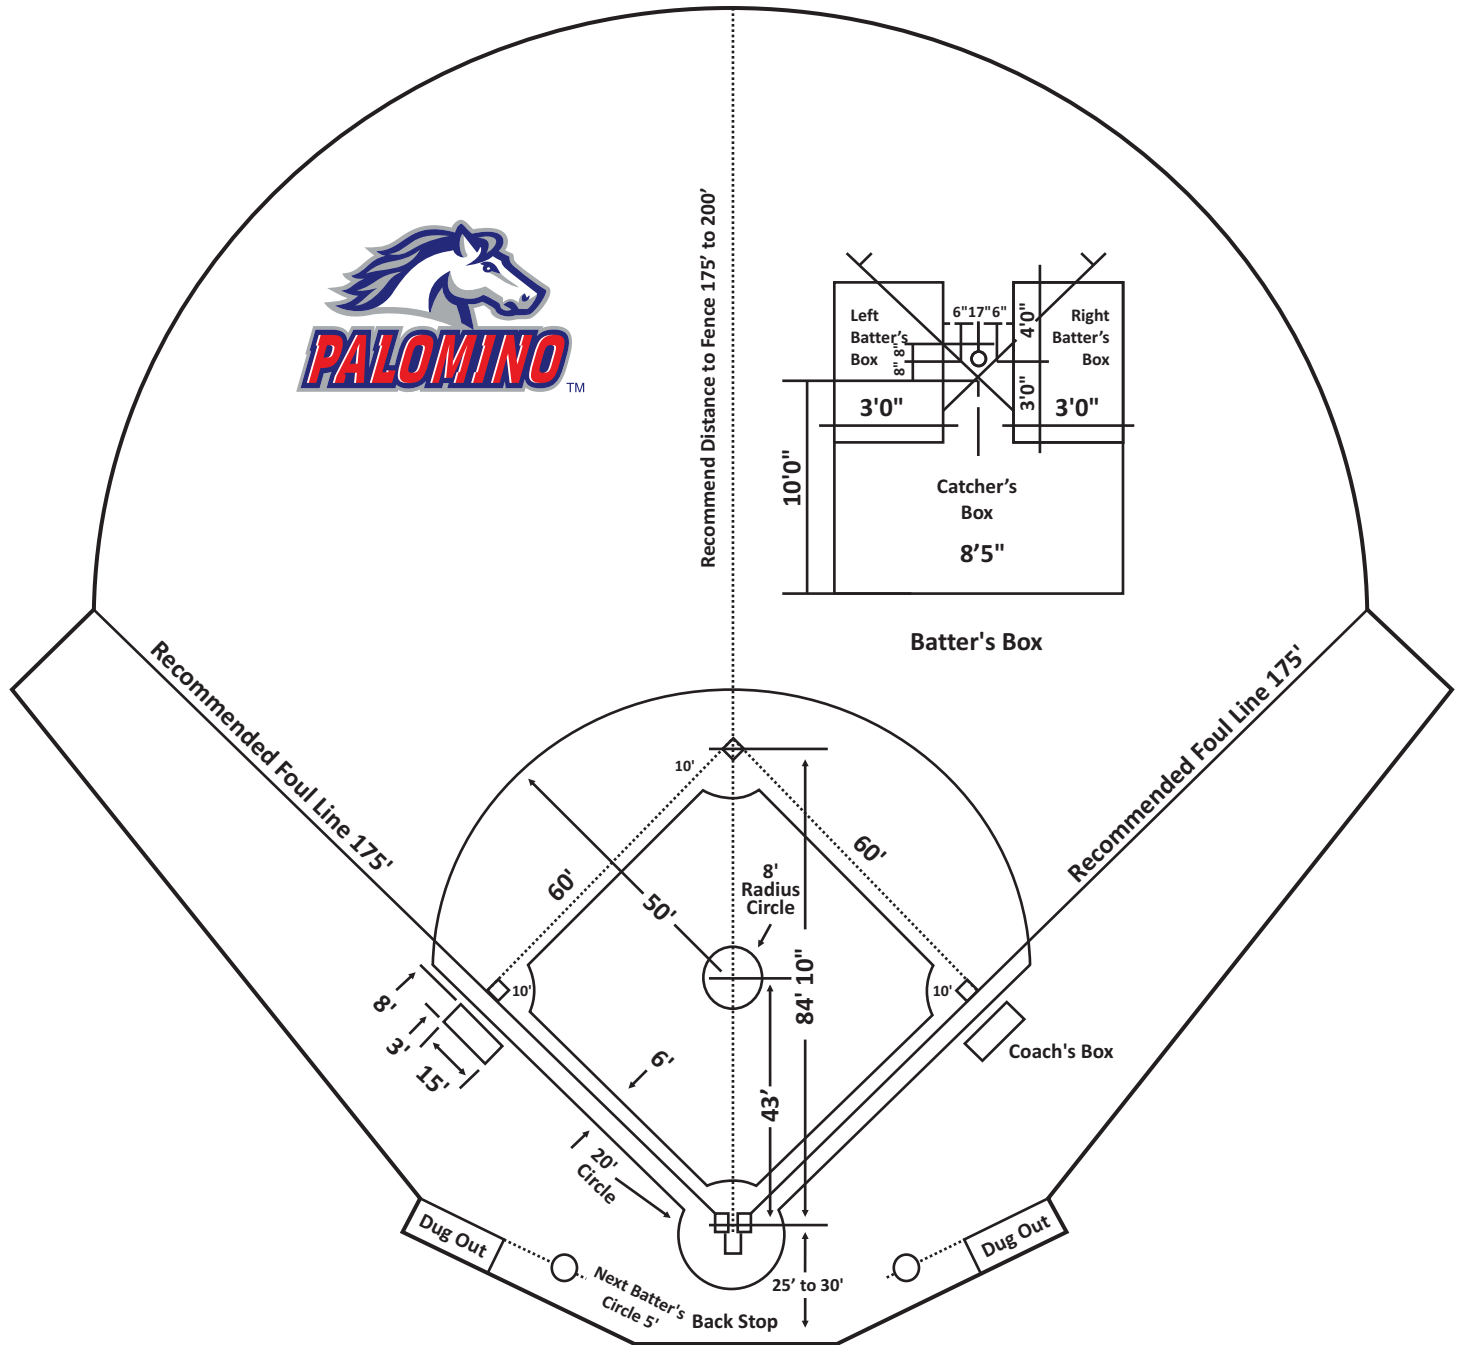

# PONY Girls Fast Pitch Pinto 8U Playing Field Dimensions and Distances

## PONY Girls Fast Pitch Pony 14U Playing Field Dimensions and Distances

# PONY Girls Fast Pitch Palomino 18U Playing Field Dimensions and Distances

# PONY Girls Fast Pitch Palomino 23U Playing Field Dimensions and Distances