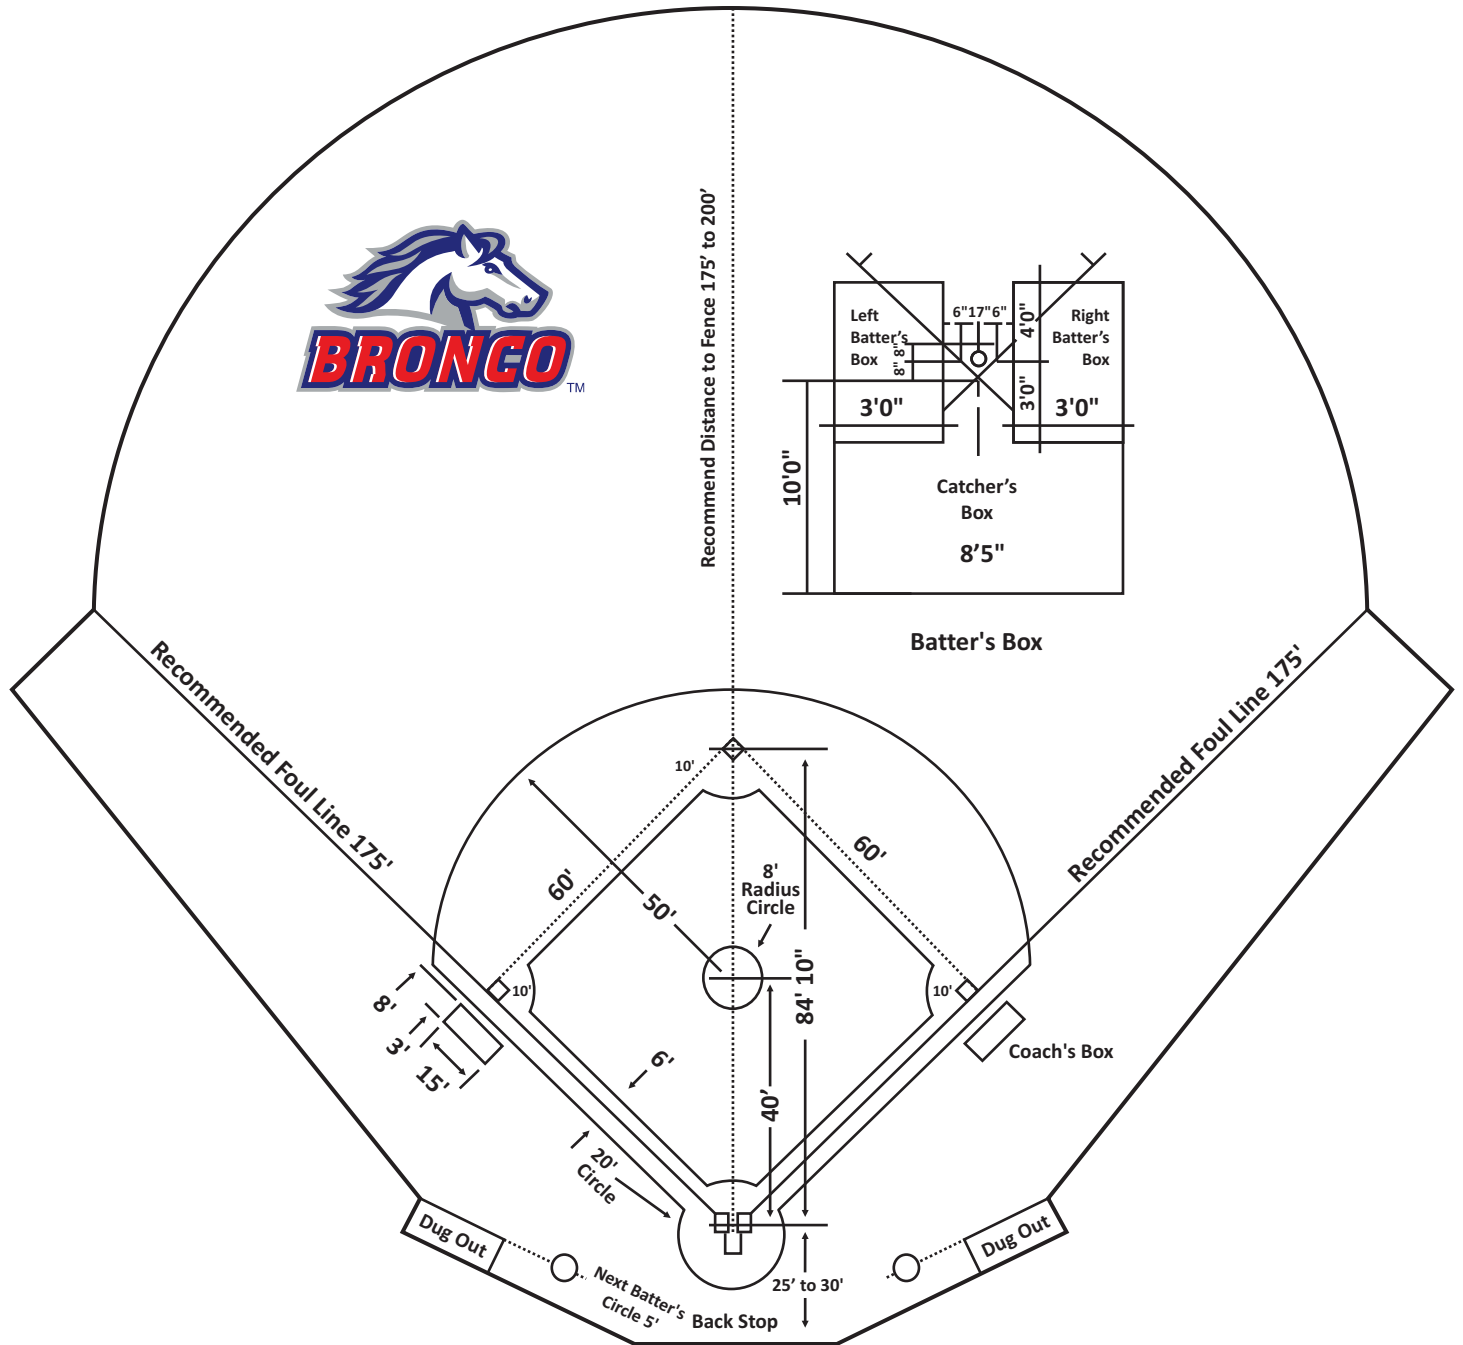

# PONY Girls Fast Pitch Shetland 6U Playing Field Dimensions and Distances

# PONY Girls Fast Pitch Pinto 8U Playing Field Dimensions and Distances

# PONY Girls Fast Pitch Palomino 18U Playing Field Dimensions and Distances

# PONY Girls Fast Pitch Palomino 23U Playing Field Dimensions and Distances