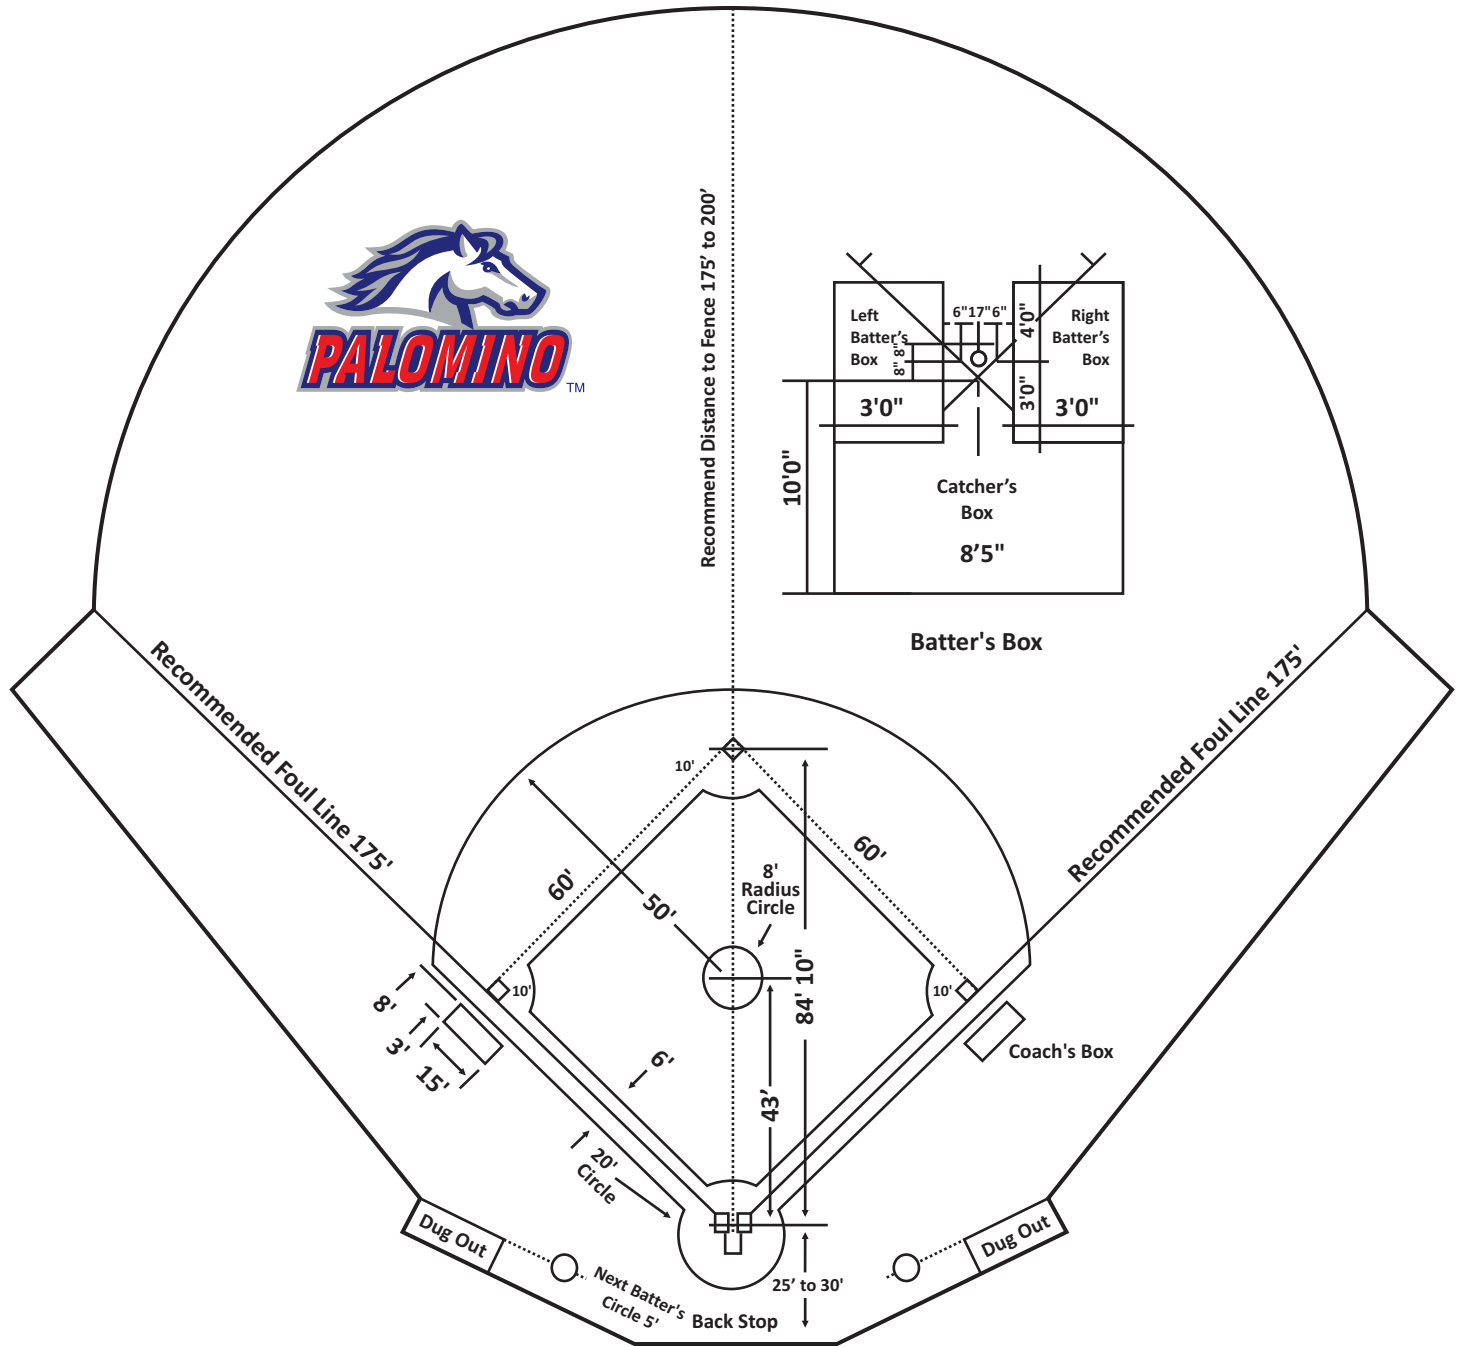

# PONY Girls Fast Pitch Pinto 8U Playing Field Dimensions and Distances

## PONY Girls Fast Pitch Pony 14U Playing Field Dimensions and Distances

# PONY Girls Fast Pitch Palomino 18U Playing Field Dimensions and Distances

# PONY Girls Fast Pitch Palomino 23U Playing Field Dimensions and Distances