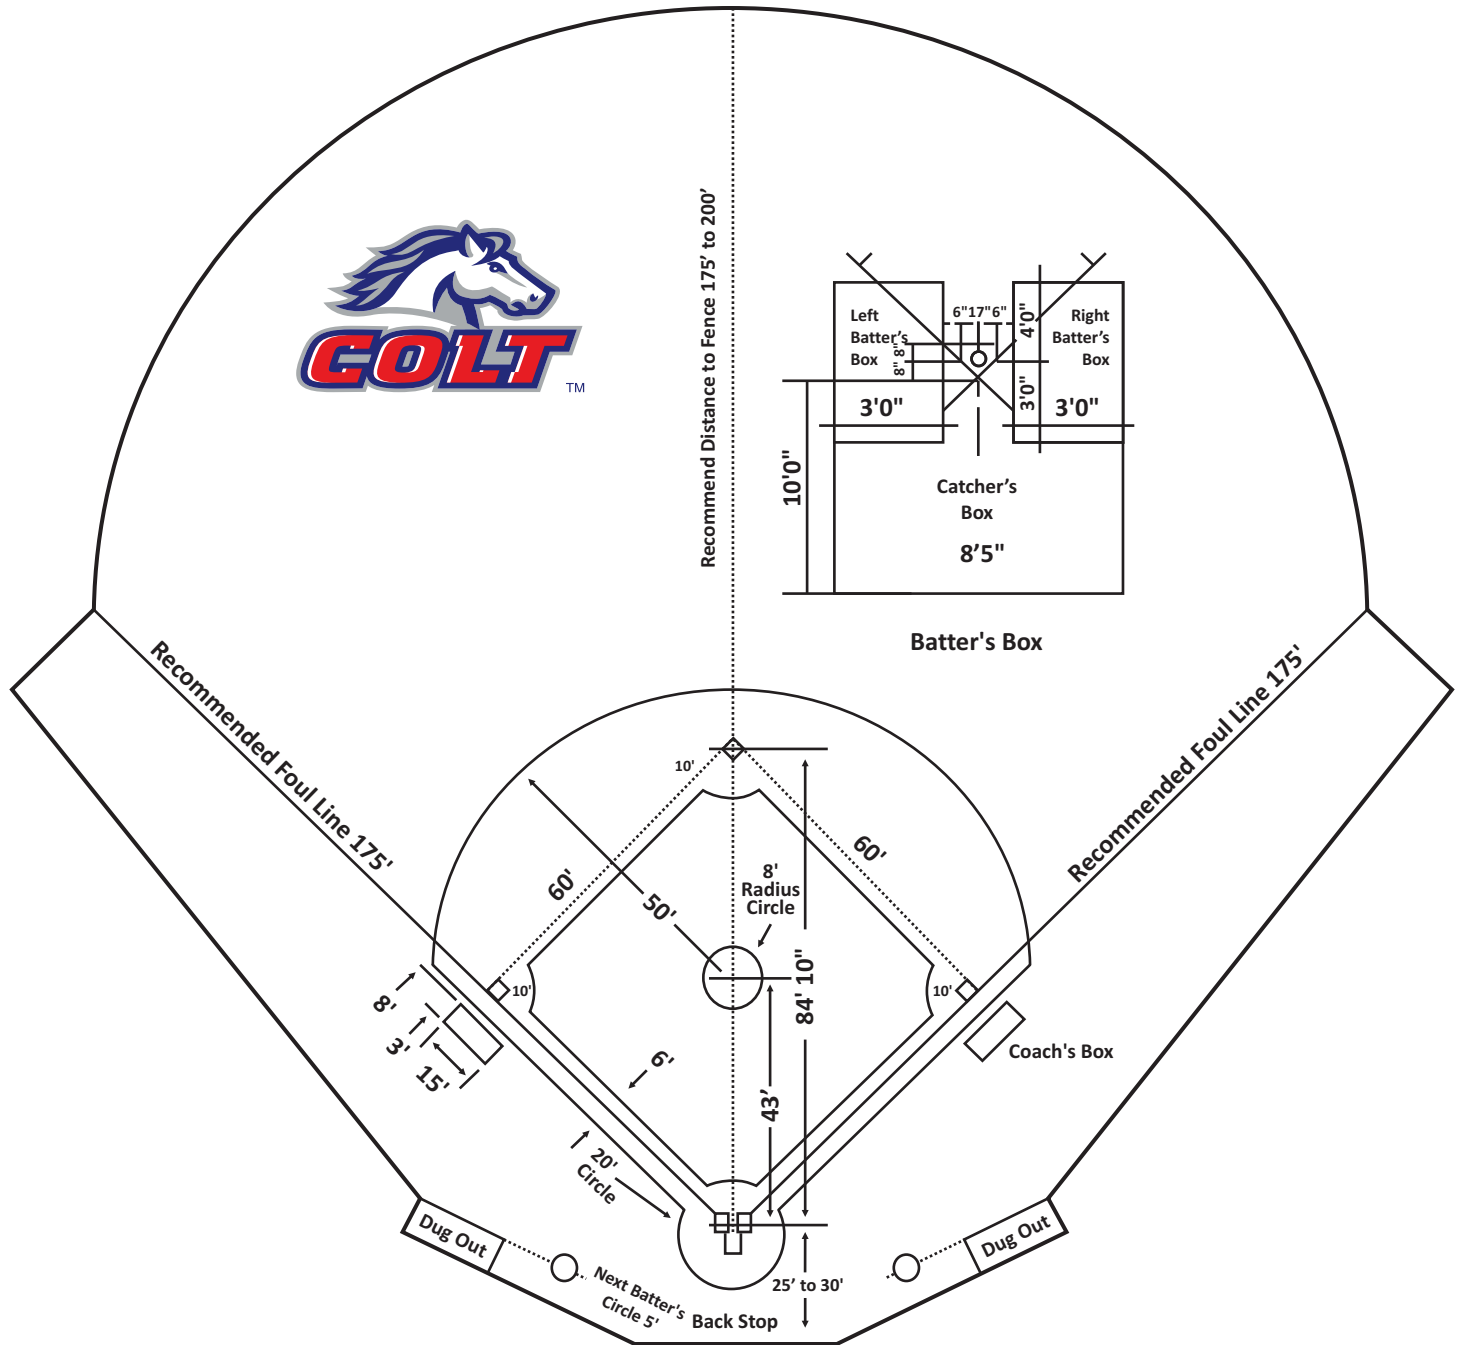

# PONY Girls Fast Pitch Shetland 6U Playing Field Dimensions and Distances

## PONY Girls Fast Pitch Pony 14U Playing Field Dimensions and Distances

# PONY Girls Fast Pitch Palomino 18U Playing Field Dimensions and Distances

# PONY Girls Fast Pitch Palomino 23U Playing Field Dimensions and Distances